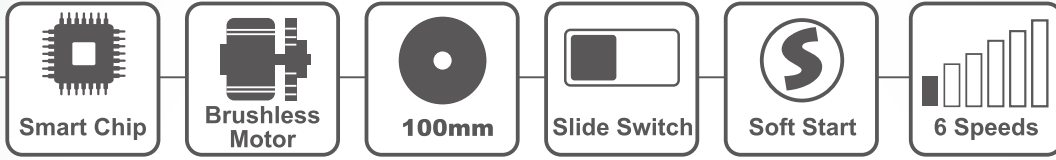

Brushless Angle Grinder

(100mm / 4")

Brushless Motor

Professional Brushless Motor & Controller provide more power, higher efficiency and longer lifetime

Slim Handle

Thank to brushless motor and precision gearbox; it is the slimmest handle in its kind

Auxiliary Side Handle

Two-position vibration control side handle for added safety and convenience

Air Outlet

Arbor Lock

For easy and quick disc change

Slide Switch

With lock-on function for operator convenience

Electronic Speed Control

6 speed selections

Guard Lock

Detachable Air Inlet Screen

Prevent dust from getting into the tool and extend the tool life

Dual Battery Release Buttons

Specifications

- Voltage : DC-20V
- Disk Dia. : 100 mm (4")
- Disk hole dia. : 16 mm (5/8")
- Arbor size : M10 (3/8")
- No load speed:
3,000 、 4,100 、 5,200 、
6,300 、 7,400 、 8,500 RPM
- Switch type : Slide switch
- Weight(with 4.0Ah attery) : 2.21 kg (4.86 lbs)