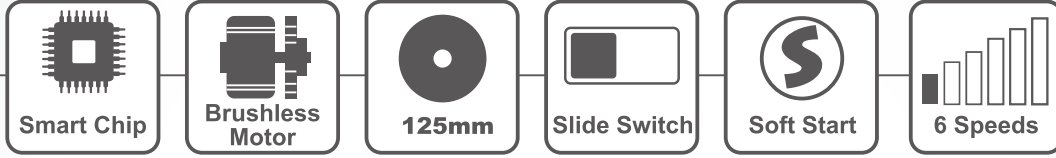

Brushless Angle Grinder

(125mm / 5")

Brushless Motor

Professional Brushless Motor & Controller provide more power, higher efficiency and longer lifetime

Slim Handle

Thank to brushless motor and precision gearbox; it is the slimmest handle in its kind

Auxiliary Side Handle

Two-position vibration control side handle for added safety and convenience

Air Outlet

Arbor Lock

For easy and quick disc change

Slide Switch

With lock-on function for operator convenience

On ↔ Off

Electronic Speed Control

6 speed selections

Guard Lock

Detachable Air Inlet Screen

Prevent dust from getting into the tool and extend the tool life

Dual Battery Release Buttons

Protection Guard

Burst protection thick metal guard

Various Capacity Battery with Rubber Protection

From 2.0Ah to 5.0Ah battery capacities for different applications

Specifications

- Voltage : DC-20V
- Disk Dia. : 125 mm (5")
- Disk hole dia. : 22.23 mm (7/8")
- Arbor size : M14 (5/8" -11)
- No load speed:
  3,000、4,100、5,200、6,300、7,400、8,500 RPM
- Switch type : Slide switch
- Dimension : 300x230x101 mm
- Weight(with 4.0Ah attery) : 2.21 kg (4.86 lbs)

Simply Brushless

Ecopro Tools Corp.

Add: No.167, Sec.6, MinTsu Road, XinWu
Dist. Taoyuan City 32741, Taiwan
Tel: +886 3 4909599
E-mail: info@ecoprotools.com
http: //www.ecoprotools.com