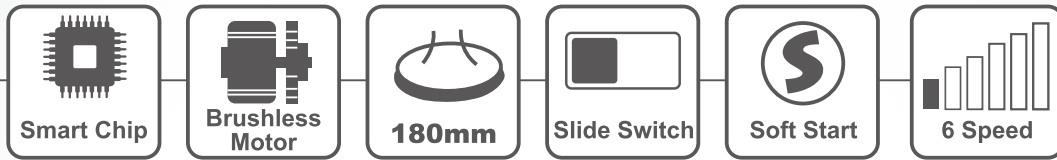

Brushless Polisher

Bale Handle
To control tool safely and precisely

Arbor Lock
For easy and quick disc change

Slide Switch
With lock-on function for operator convenience

Electronic Speed Control
6 speed selections

Dual Battery Release Buttons

Various Capacity Battery with Rubber Protection
From 2.0Ah to 5.0Ah battery capacities for different applications

Slim Handle
Thank to brushless motor and precision gearbox; it is the slimmest handle in its kind

Specifications

Voltage : DC-20V
 Pad. dia. : 180 mm (7")
 Arbor size : M14 (5/8" - 11)
 No load speed : 400、760、1,120、1,480、1,840、2,200 RPM
 Switch type : Slide switch
 Dimension : 303x204x201 mm
 Weight with 4.0Ah battery : 2.75 kg (6.06 lbs)